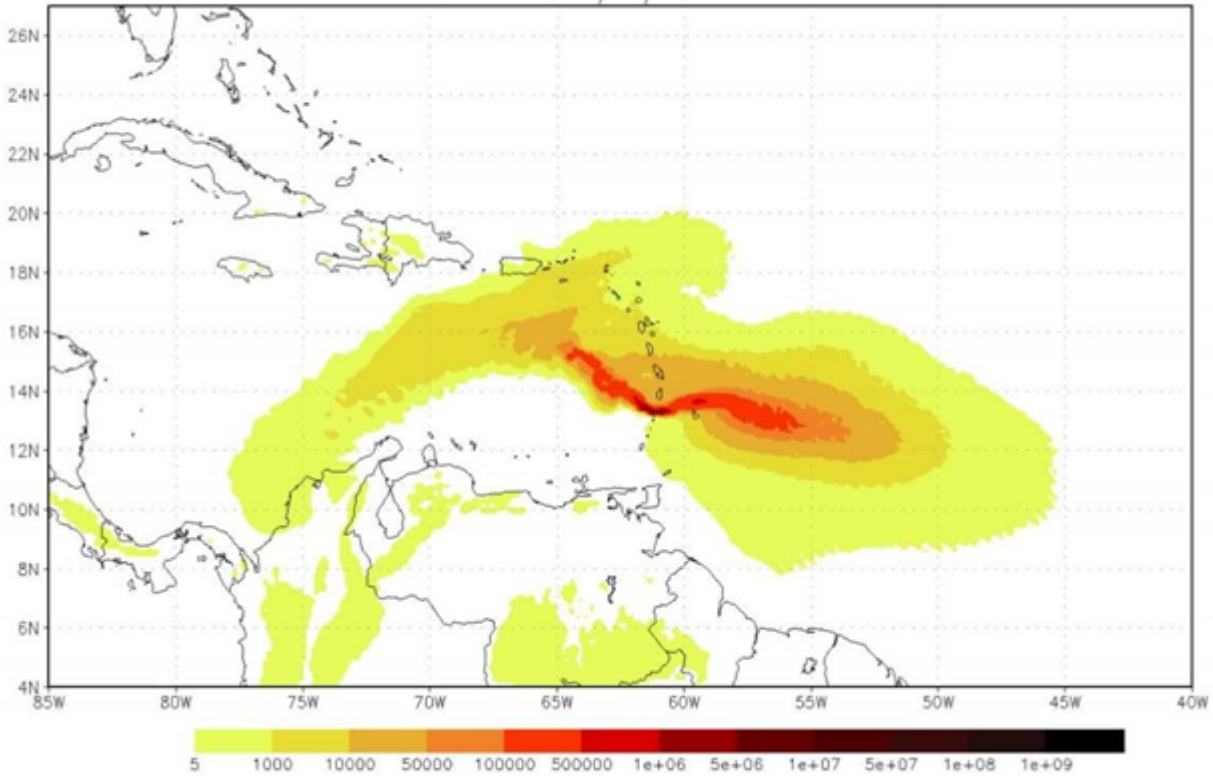

The image below projects the particle concentrations for tomorrow morning at 2,000 feet (+/- 600 meters) high, which is very close to the surface, so according to that model Puerto Rico and the Virgin Islands should be affected.

Make your
plans happen!

Apply now
for a personal loan
and get **2% off**
your APR.

LEARN MORE

Member FDIC in USVI only. Subject to credit approval. Certain terms and conditions may apply.

Volcanic Ash Concentration from La Soufriere St.Vincent for All Particle Sizes at 2000 ft (ug/m3)
06:00 UTC 14/04/2021